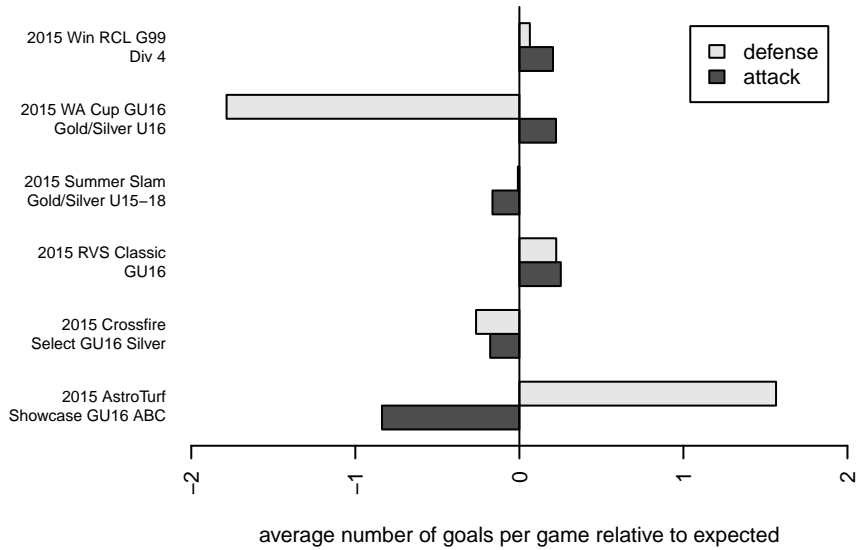

RV Slammers White G99

Rainier Valley Slammers
 Auburn, WA
 G99 total strength=1232
 attack=4.93 defense=4.04
 fall league = Win RCL G99 Div 4
 notes= Gladwin 2013

alt names used:
 RVS G99 White
 RVS G99 White B (309209015)
 RVS GU16 White
 RVS GU16 White
 RVS G99 White B (309209015)
 RAINIER VALLEY SLAMMERS ()

Venues played:
 2015 RVS Classic GU16
 2015 Crossfire Select GU16 Silver
 2015 Summer Slam Gold/Silver U15-18
 2015 AstroTurf Showcase GU16 ABC
 2015 Win RCL G99 Div 4
 2015 WA Cup GU16 Gold/Silver U16

**attack and defense variance (black dot)
relative to other teams
and top 10 in region**

**attack and defense rating
relative to others at age
and all opponents in last 13 months**

Performance relative to 13 month average