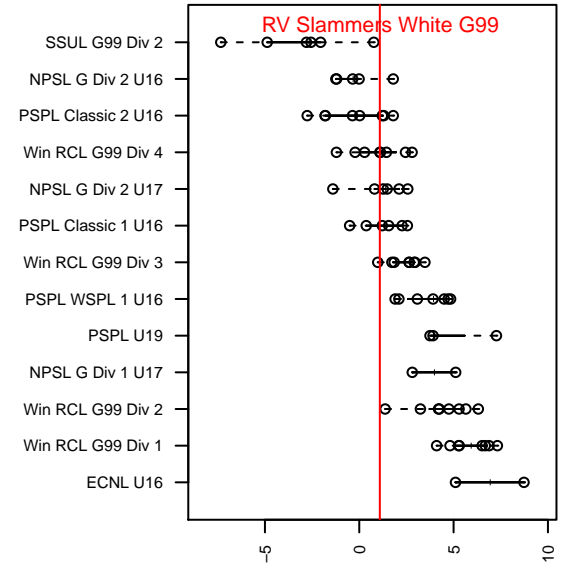

RV Slammers White G99

Rainier Valley Slammers
 Auburn, WA
 G99 total strength=1232
 attack=4.93 defense=4.04
 fall league = Win RCL G99 Div 4
 notes= Gladwin 2013

alt names used:
 RVS G99 White
 RVS G99 White B (309209015)
 RVS GU16 White
 RVS GU16 White
 RVS G99 White B (309209015)
 RAINIER VALLEY SLAMMERS ()

Venues played:
 2015 RVS Classic GU16
 2015 Crossfire Select GU16 Silver
 2015 Summer Slam Gold/Silver U15-18
 2015 AstroTurf Showcase GU16 ABC
 2015 Win RCL G99 Div 4
 2015 WA Cup GU16 Gold/Silver U16

**attack and defense variance (black dot)
relative to other teams
and top 10 in region**

**attack and defense rating
relative to others at age
and all opponents in last 13 months**

Performance relative to 13 month average