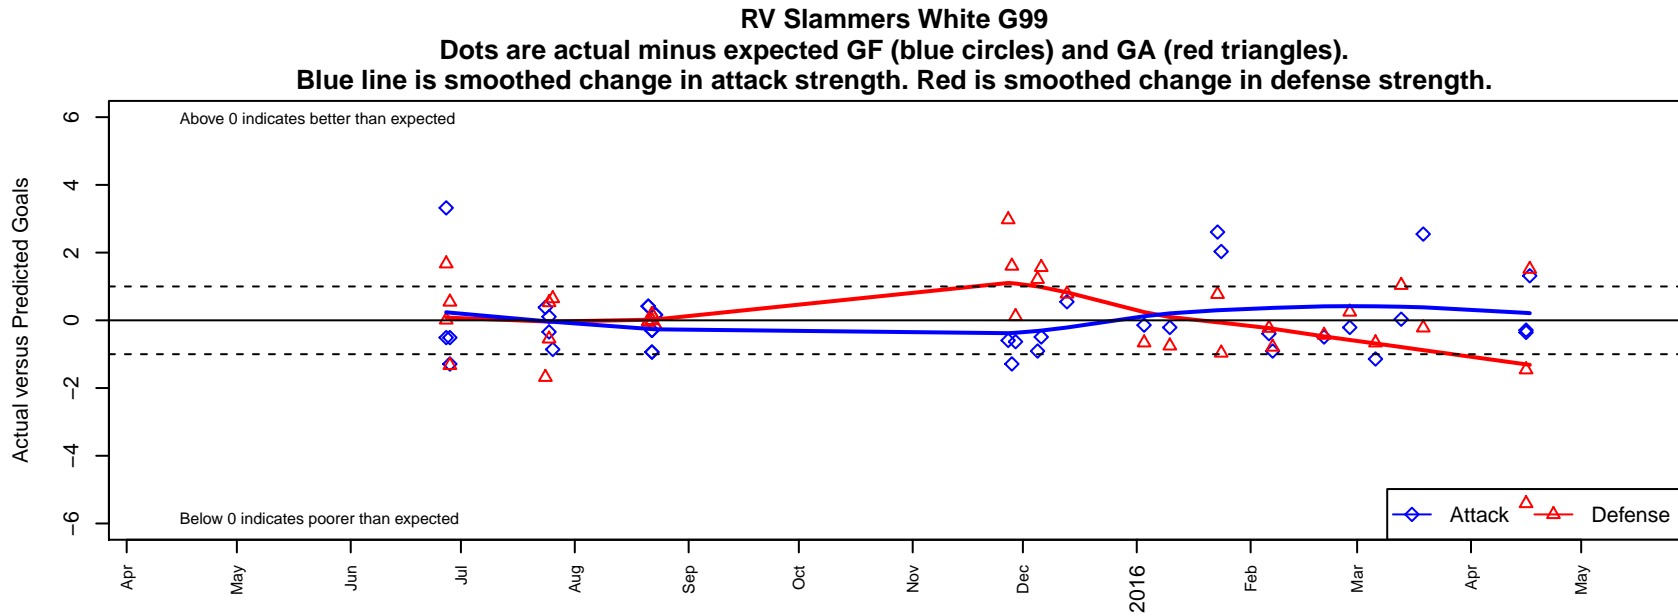

RV Slammers White G99

Rainier Valley Slammers
 Auburn, WA
 G99 total strength=1232
 attack=4.93 defense=4.04
 fall league = Win RCL G99 Div 4
 notes= Gladwin 2013

alt names used:
 RVS G99 White
 RVS G99 White B (309209015)
 RVS GU16 White
 RVS GU16 White
 RVS G99 White B (309209015)
 RAINIER VALLEY SLAMMERS ()

**attack and defense variance (black dot)
relative to other teams
and top 10 in region**

**attack and defense rating
relative to others at age
and all opponents in last 13 months**

Performance relative to 13 month average